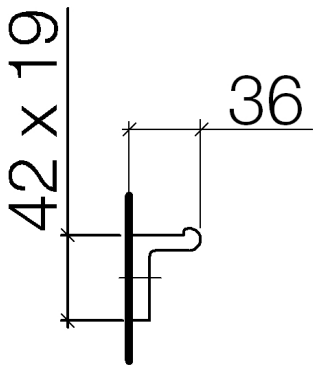

Bathtub - IMO

Hook - polished chrome

Article number: 83 251 670-00

- Width 3/4"
- Height 1-5/8"
- 1-3/8" Projection

polished chrome

Dimensional drawing

All dimensions in mm / inch = mm x 0,0394

Bathtub - IMO

Hook - polished chrome

Article number: 83 251 670-00

Bathtub - IMO

Hook - polished chrome

Article number: 83 251 670-00

Other surface finishes

platinum matte

83 251 670-06